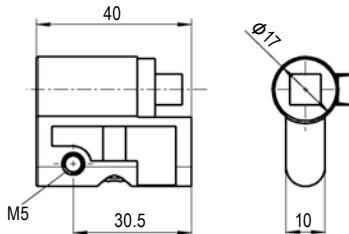

Used for handles which profile half cylinder can be set in.

Key (EK333) is included in TEA-1109-U2-N.

Key (No.EK333) Material : NSP-PA / Finish : Plain-Black

部品表 Parts List

部品名	Part Name	材質	Material	処理	Finish
シリンダー	Cylinder	ZDC/SUS		Cr/ー	
メクラ栓	Blind Plug	PA		黒色	Black

TEA-1109-U2-N

TEA-1109-U5-N

TEA-1109-U3

仕様 Specification

型番	Model No.	キー形状	Key Type	自重 (g)	Net Weight (g)
TEA-1109-U2-N		キー No.EK333	Key No.EK333		80
TEA-1109-U5-N		□7	Square 7		68.8
TEA-1109-U3		メクラ栓	Blind Plug		16.5