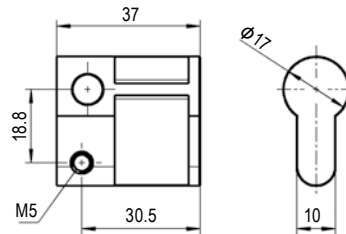

Used for handles which profile half cylinder can be set in.

Key (EK333) is included in TEA-1109-U2-N.

Key (No.EK333) Material : NSP-PA / Finish : Plain-Black

部品表 Parts List

部品名	Part Name	材質	Material	処理	Finish
シリンダー	Cylinder	ZDC/SUS		Cr/ー	
メクラ栓	Blind Plug	PA		黒色	Black

TEA-1109-U2-N

TEA-1109-U5-N

TEA-1109-U3

仕様 Specification

型番	Model No.	キー形状	Key Type	自重 (g)	Net Weight (g)
TEA-1109-U2-N		キー No.EK333	Key No.EK333		80
TEA-1109-U5-N		□7	Square 7		68.8
TEA-1109-U3		メクラ栓	Blind Plug		16.5