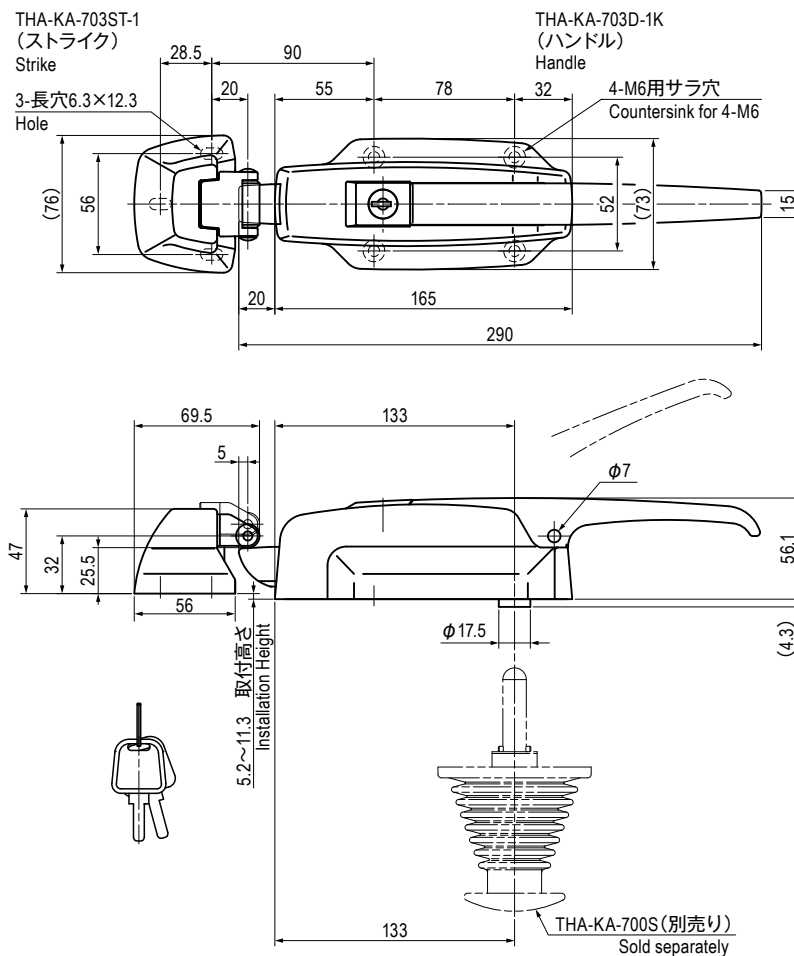

Safety bar (sold separately : THA-KA-700S) is available for installation to this handle.

In capable of seeing the attached bolts from outside, and securing the countermeasure of crime prevention by applying a key.

Application

Medium or large freezer or refrigerators / all kinds of storehouses and warehouses

材質と処理 Material & Finish

材質 Material	処理 Finish
ZDC	Cr

仕様 Specification

型番 Model No.	自重 (g) Net Weight (g)
THA-KA-703D-1K	1160
THA-KA-703ST-1	365