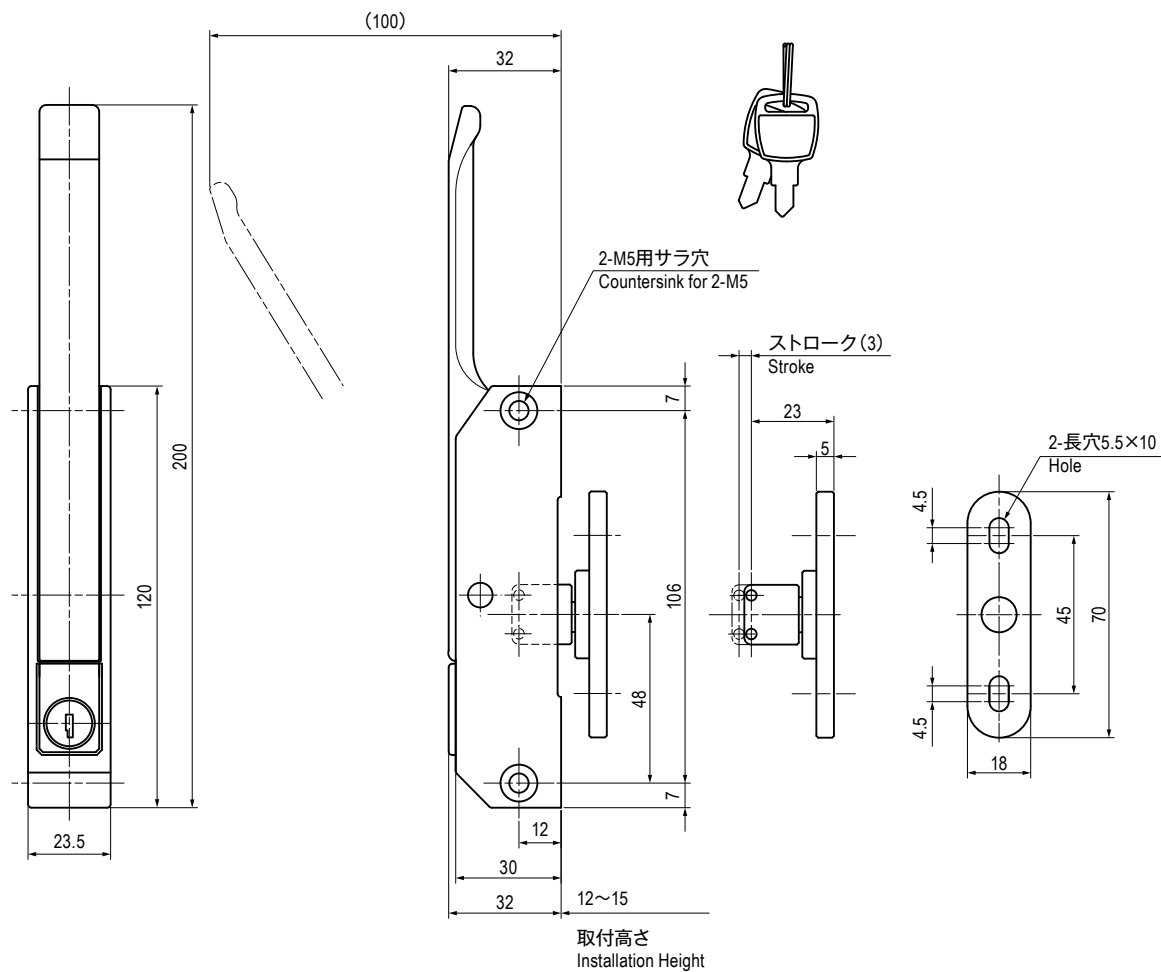

Application

Dryers / Medical instruments / Several kinds of test instruments, etc.

仕様 Specification

型番 Model No.	自重 (g) Net Weight (g)
THA-KA-901-1K	356

特注品のご相談承ります Please contact us for custom-made.